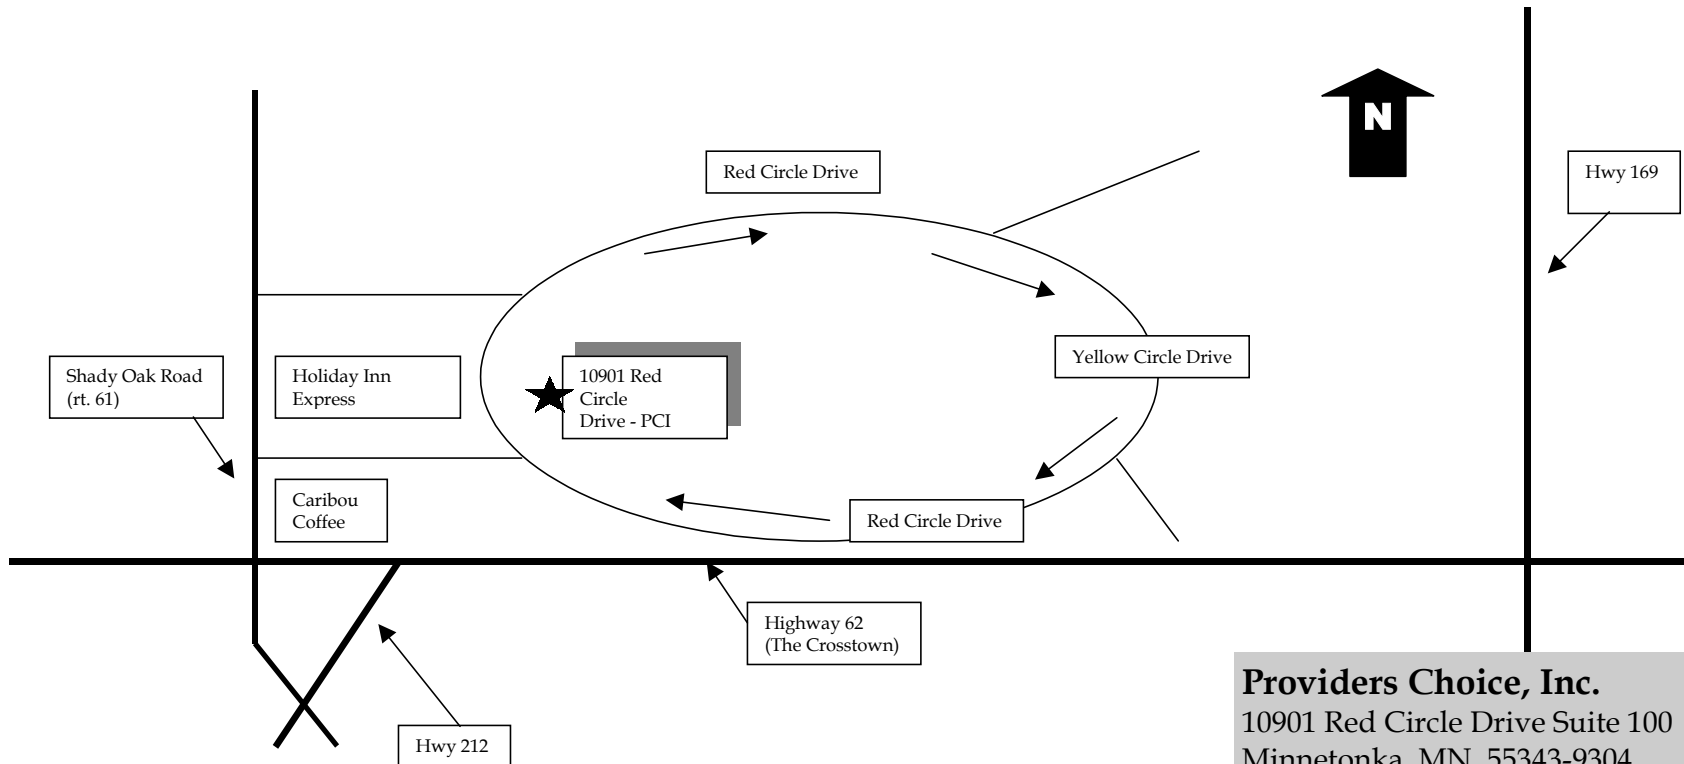

## Directions to PCI's New Office

Follow Hwy 62 (the Crosstown) to Shady Oak Road (Rt. 61)  
Exit North on Shady Oak Road  
Take your first right (by Caribou Coffee) by sign marked Opus 2  
Follow signs (always staying to the right) for Red Circle Drive  
Follow signs (again staying to the right) for Yellow Circle Drive  
Follow signs (still staying to the right) for Red Circle Drive  
Enter parking lot for 10901 Red Circle Drive (there's a sign marked Security Life on the side of the bldg.)

Hint - You can cut through parking lot of Holiday Inn Express onto Red Circle Drive

**Providers Choice, Inc.**  
10901 Red Circle Drive Suite 100  
Minnetonka, MN 55343-9304  
952-944-7010 or 800-356-5983